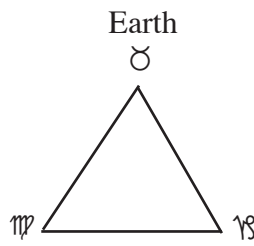

The Aspects

♋	Conjunction	0°	✳	Sextile	60°
♌	Opposition	180°	△	Trine	120°
□	Square	90°		Parallel	2° N/S

The Attributes

The Elements

Table of Planetary Powers

Planet	Dignity/Rules	Detriment	Exaltation	Fall
☉	♌	♏	♈	♎
♀	♋ ♎	♈ ♏	♓	♍
☿	♊ ♍	♏ ♓	♍	♋
☾	♋	♏	♌	♏
♄	♏ ♒	♋ ♌	♎	♈
♃	♏ ♓	♌ ♍	♏	♋
♂	♈ ♏	♋ ♎	♏	♌
♅	♏	♌	♏	♋
♆	♓	♏	♏	♋
♇	♓	♏	♏	♋